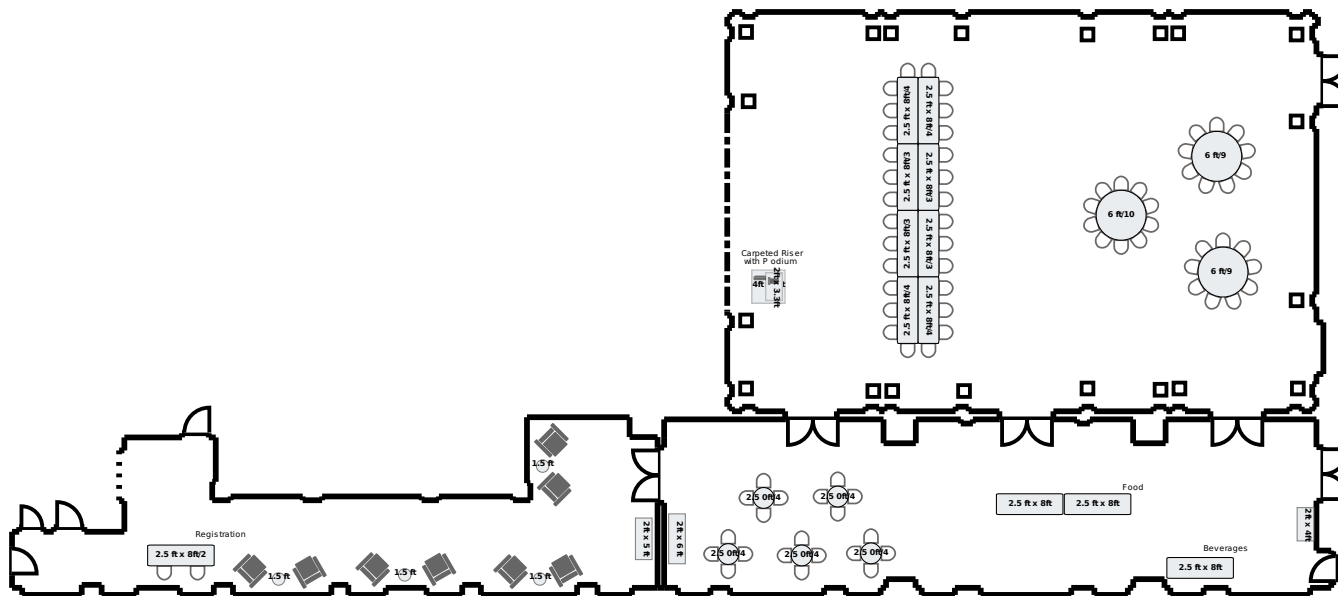

Boardroom and Buffet (28)

Trustee Ballroom & Lounge

**BOSTON
UNIVERSITY**

Equipment List

- 12 - 8ft x 2.5ft Rectangle Table
- 78 - 20" x 20" banquet Chair
- 5 - 2.5ft Round Table
- 3 - 6ft Round Table
- 1 - 4ft x 4ft Riser
- 1 - 3.33ft x 2ft Podium
- 1 - 6ft x 2ft Custom Rectangle Object
- 1 - 4ft x 2ft Custom Rectangle Object
- 8 - AFR - Bella Chocolate Chair
- 4 - 1.5' Custom Circle Object
- 1 - 5ft x 2ft Custom Rectangle Object