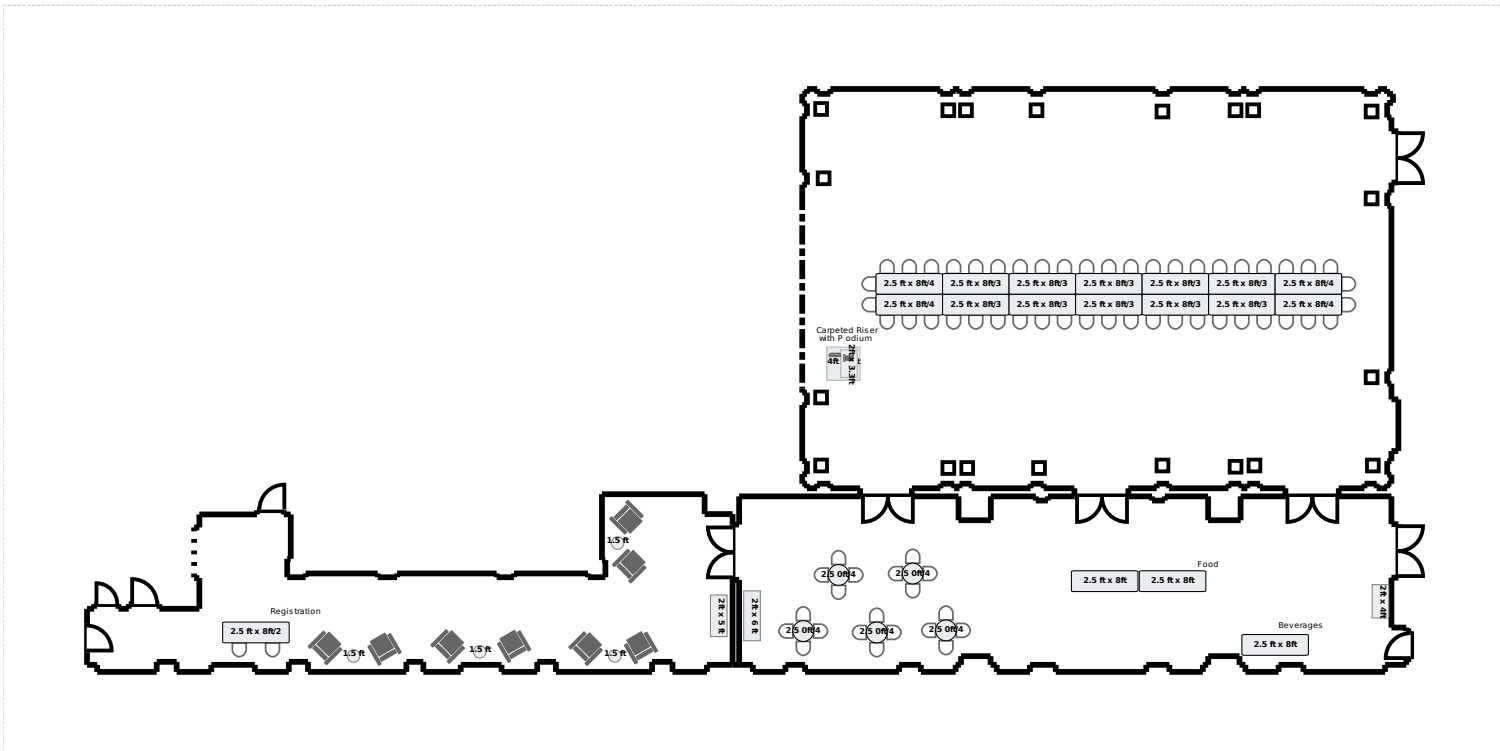

Boardroom (46)

Trustee Ballroom & Lounge

Equipment List

- 18 - 8ft x 2.5ft Rectangle Table
- 68 - 20" x 20" banquet Chair
- 5 - 2.5ft Round Table
- 1 - 4ft x 4ft Riser
- 1 - 3.33ft x 2ft Podium
- 1 - 6ft x 2ft Custom Rectangle Object
- 1 - 4ft x 2ft Custom Rectangle Object
- 8 - AFR - Bella Chocolate Chair
- 4 - 1.5' Custom Circle Object
- 1 - 5ft x 2ft Custom Rectangle Object