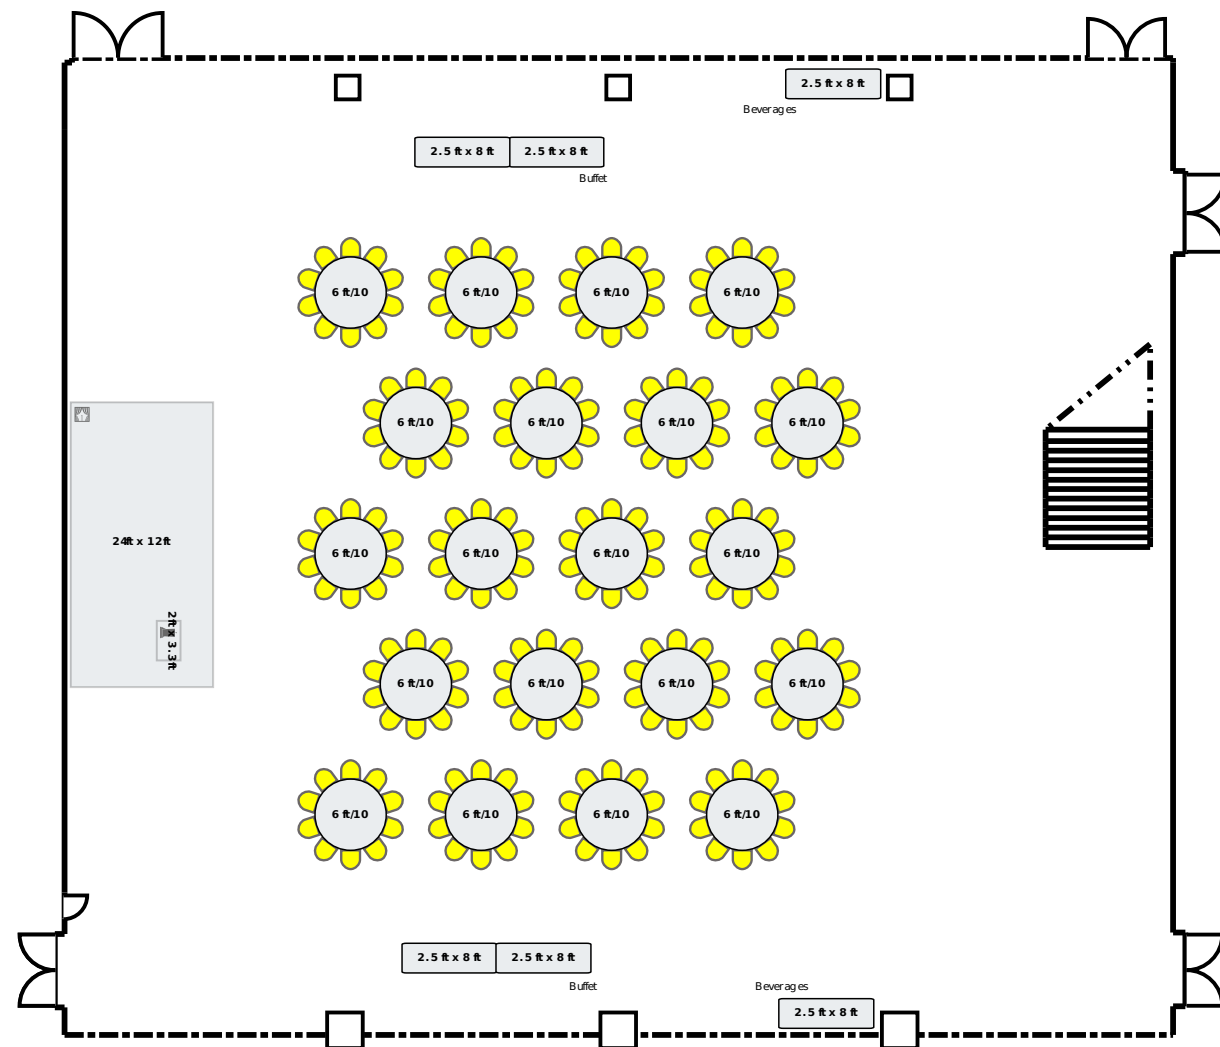

Buffet (200)

GSU Metcalf Large

### Equipment List

- 20 - 6ft Round Table
- 200 - 19" x 19" banquet Chair
- 6 - 8ft x 2.5ft Rectangle Table
- 1 - 12ft x 24ft Stage
- 1 - 3.33ft x 2ft Podium