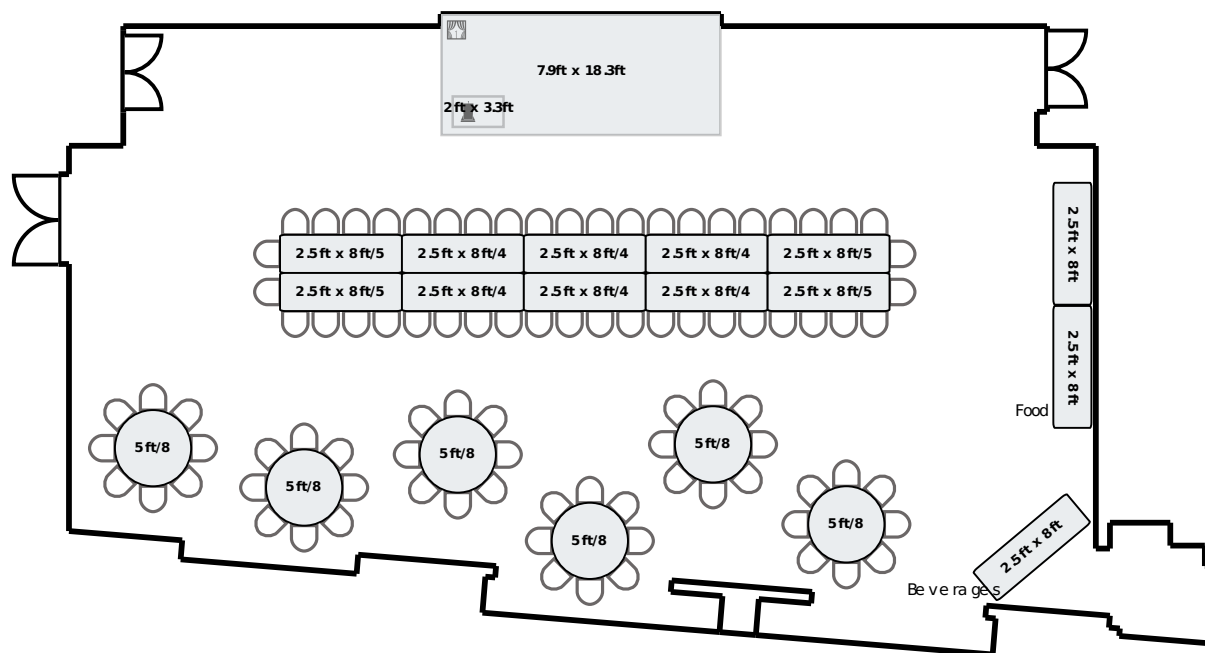

Boardroom and Buffet (44)

PHO Colloquium Room

Equipment List

- 6 - 5ft Round Table
- 92 - 20" x 20" banquet Chair
- 13 - 8ft x 2.5ft Rectangle Table
- 1 - 18.3ft x 7.9ft Stage
- 1 - 3.33ft x 2ft Podium

NOTE: Rental furniture may be required for this room setup. Please speak with the FM&P Area Manager to discuss furniture inventory.