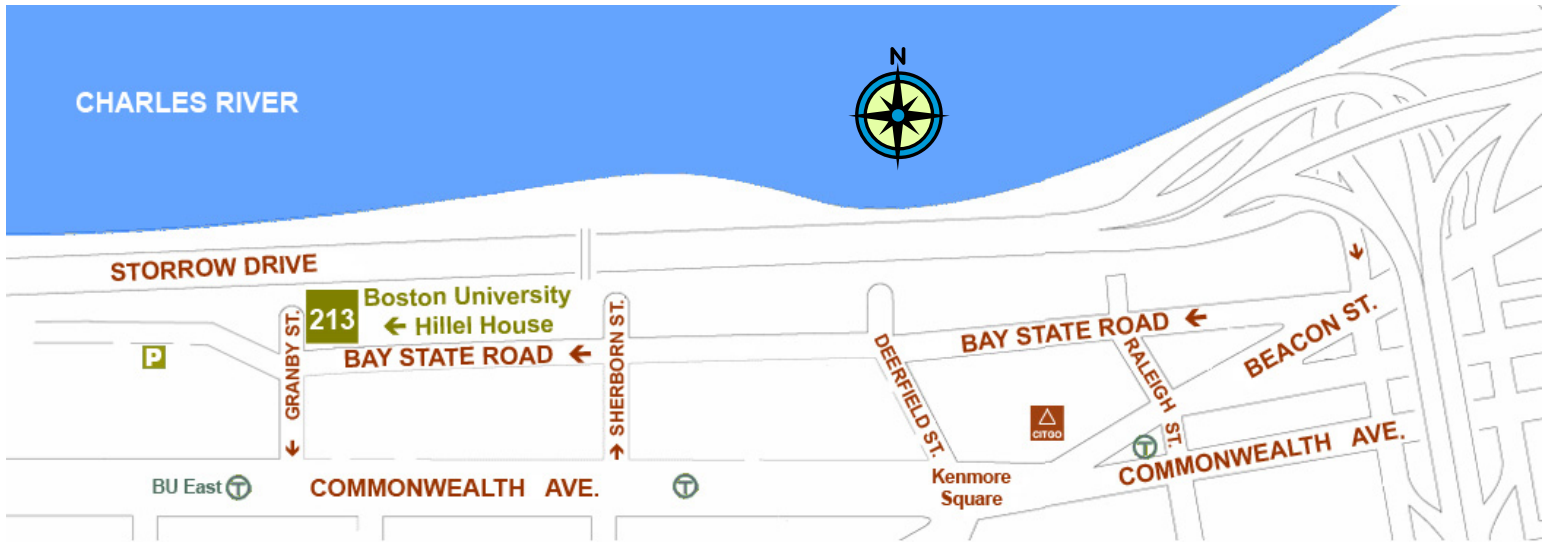

DIRECTIONS TO

The Florence & Chafetz Hillel House at Boston University

From the Massachusetts Turnpike / I-90 (East / Inbound):

Take Exit 18 to Allston/Cambridge

Bear right on the exit ramp towards Cambridge

Turn right at the second light onto Soldiers' Field Road, which becomes Storror Drive. Take Storror Drive to the Kenmore Square exit

Turn right at the first traffic light onto Beacon Street

Bear right at the fork onto Bay State Road

Turn right at the first traffic light onto Beacon Street

Bear right at the fork onto Bay State Road

Boston University Hillel House is located on the right, at 213 Bay State Road, on the corner of Granby Street

From Commonwealth Avenue (East / Inbound)

Follow Commonwealth Avenue into Kenmore Square

Immediately after passing the Citgo sign on the left, turn left onto Raleigh Street

Follow Raleigh Street across Kenmore Square and turn left onto Bay State Road