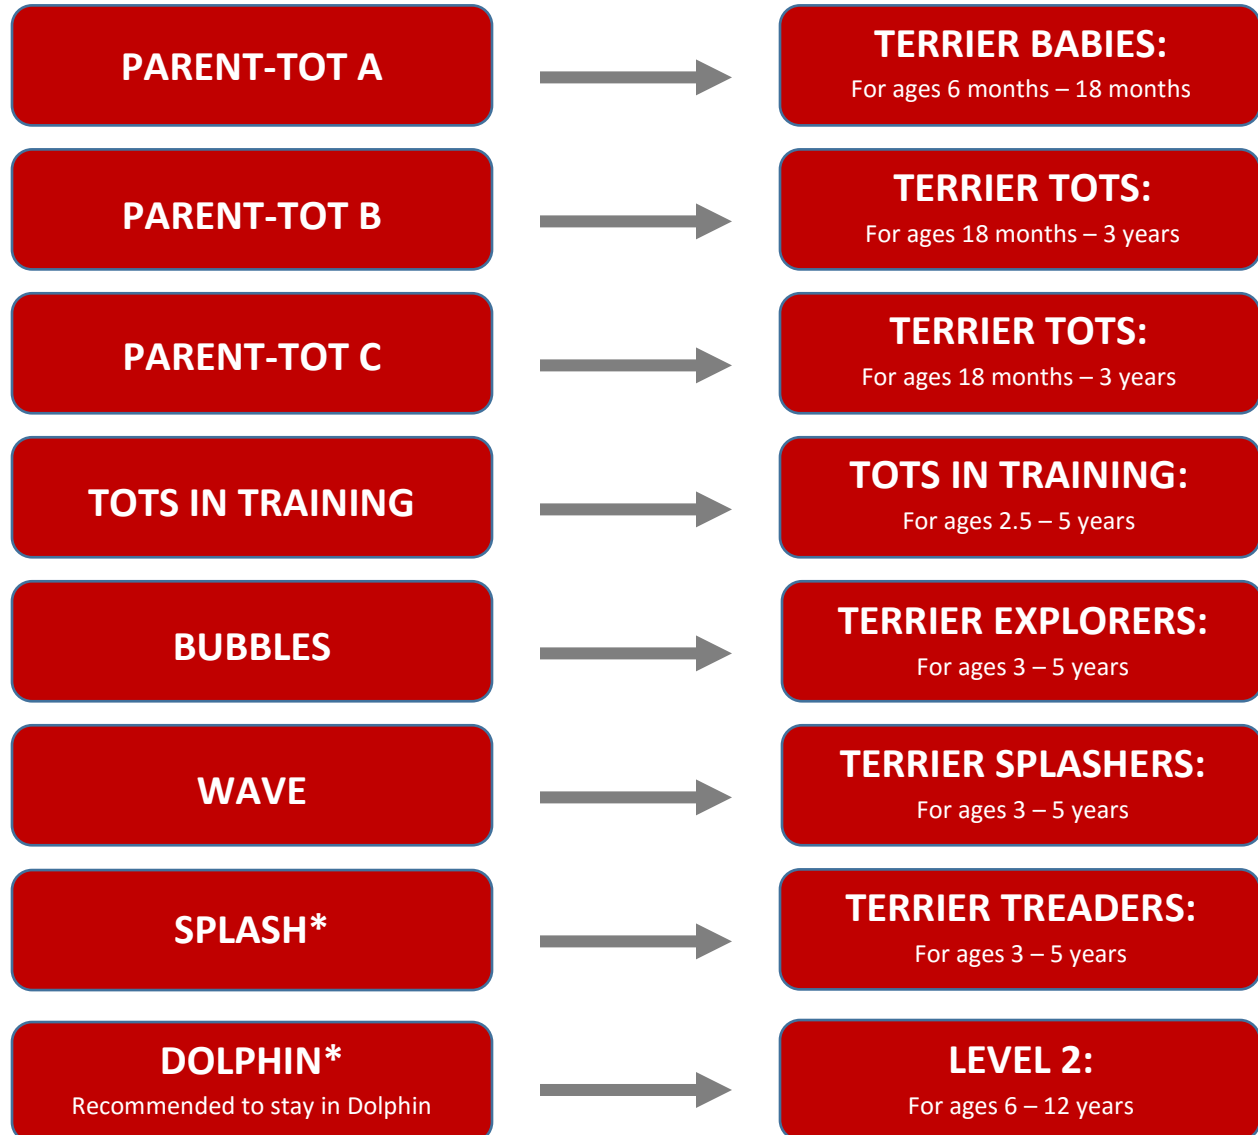

## FitRec Swim School

### *What Level Should I Register For?*

Summer 2017 S1 Level Recommendation:

Name of New Course to Register for:

\*Suggested to move up from Splash – register for Level 2

\*Suggested to move up from Dolphin – register for Level 3