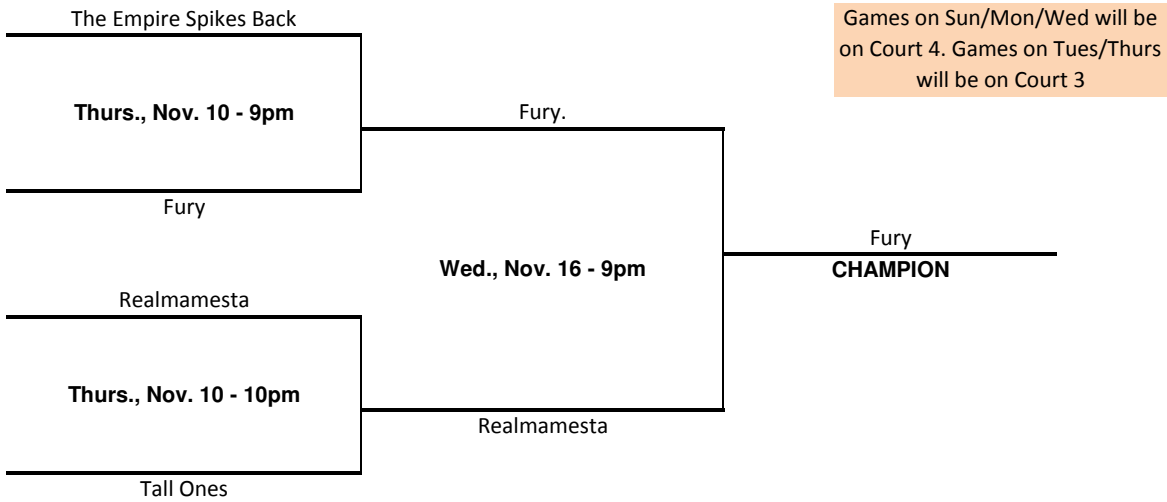

Volleyball Playoff Brackets 2016

Please note that while playoff games may shift slightly due to conflicts with other IM Sports, playoff games do not move by request

Open "A" Playoff Bracket

Open "AA" Playoff Bracket

Women's Playoff Bracket

Games on Sun/Mon/Wed will be on Court 4. Games on Tues/Thurs will be on Court 3

Co-Rec "AA" Playoff Bracket

Games on Sun/Mon/Wed will be on Court 4. Games on Tues/Thurs will be on Court 3

Co-Rec "A" Playoff Bracket

Games on Sun/Mon/Wed will be on Court 4. Games on Tues/Thurs will be on Court 3