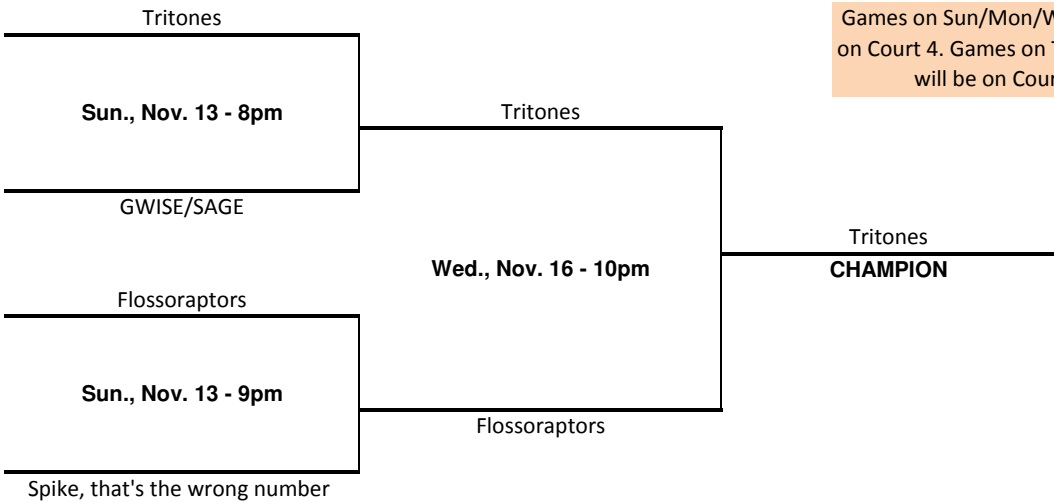

Volleyball Playoff Brackets 2016

Please note that while playoff games may shift slightly due to conflicts with other IM Sports, playoff games do not move by request

Open "A" Playoff Bracket

Open "AA" Playoff Bracket

Women's Playoff Bracket

Games on Sun/Mon/Wed will be on Court 4. Games on Tues/Thurs will be on Court 3

Co-Rec "AA" Playoff Bracket

Games on Sun/Mon/Wed will be on Court 4. Games on Tues/Thurs will be on Court 3

Co-Rec "A" Playoff Bracket

Games on Sun/Mon/Wed will be on Court 4. Games on Tues/Thurs will be on Court 3