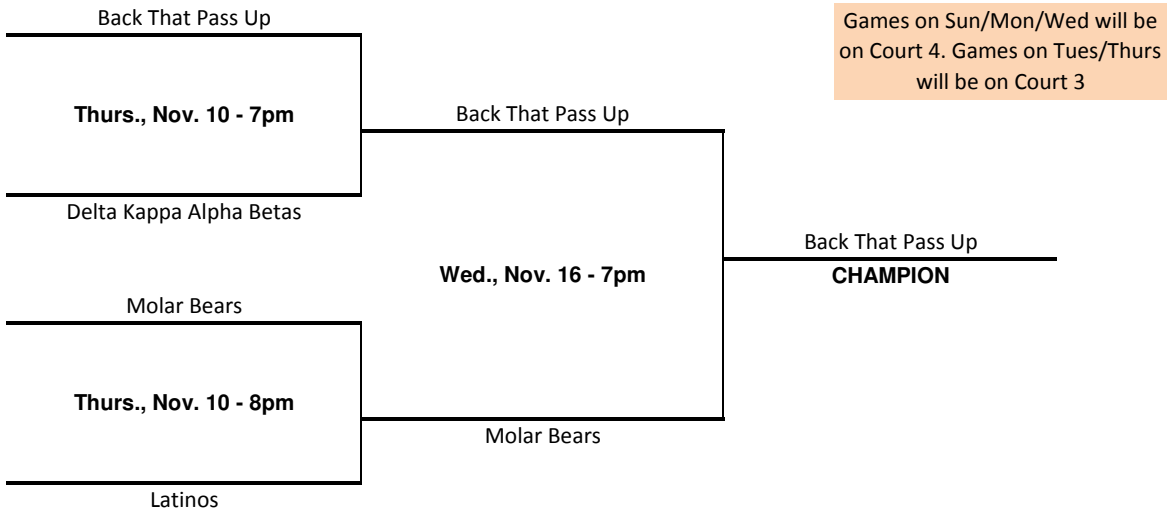

Volleyball Playoff Brackets 2016

Please note that while playoff games may shift slightly due to conflicts with other IM Sports, playoff games do not move by request

Open "A" Playoff Bracket

Open "AA" Playoff Bracket

Women's Playoff Bracket

Games on Sun/Mon/Wed will be on Court 4. Games on Tues/Thurs will be on Court 3

Co-Rec "AA" Playoff Bracket

Games on Sun/Mon/Wed will be on Court 4. Games on Tues/Thurs will be on Court 3

Co-Rec "A" Playoff Bracket

Games on Sun/Mon/Wed will be on Court 4. Games on Tues/Thurs will be on Court 3