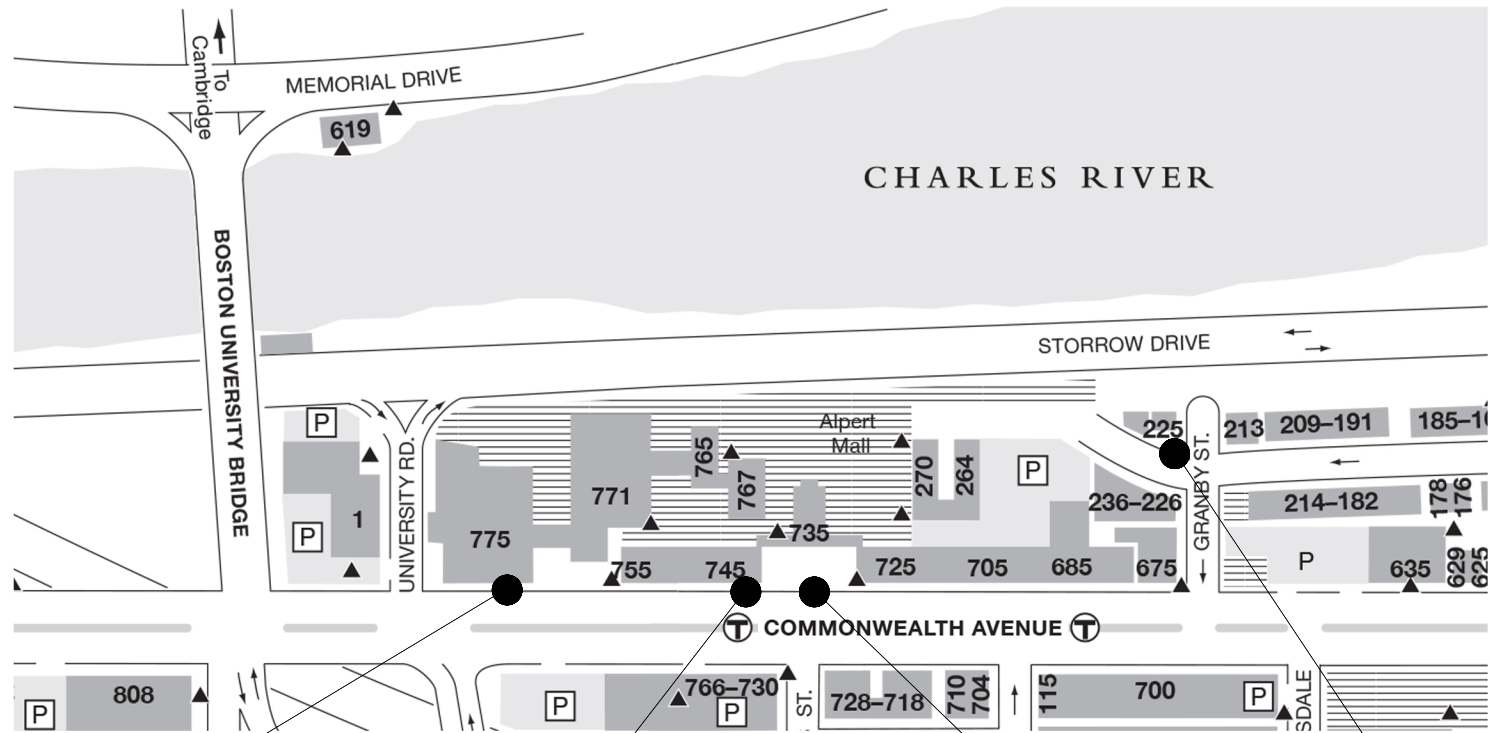

NSF/CEME Decentralization Conference 2013: Campus Map

Faculty-Staff Dining Room,
GSU Building, 5th Floor
775 Commonwealth Ave
April 6 lunch

Room B19,
School of Theology,
745 Commonwealth Ave
Conference site

Marsh Plaza,
735 Commonwealth Ave
Shuttle drop-off/pick-up

The Castle,
225 Bay State Rd
April 5 dinner