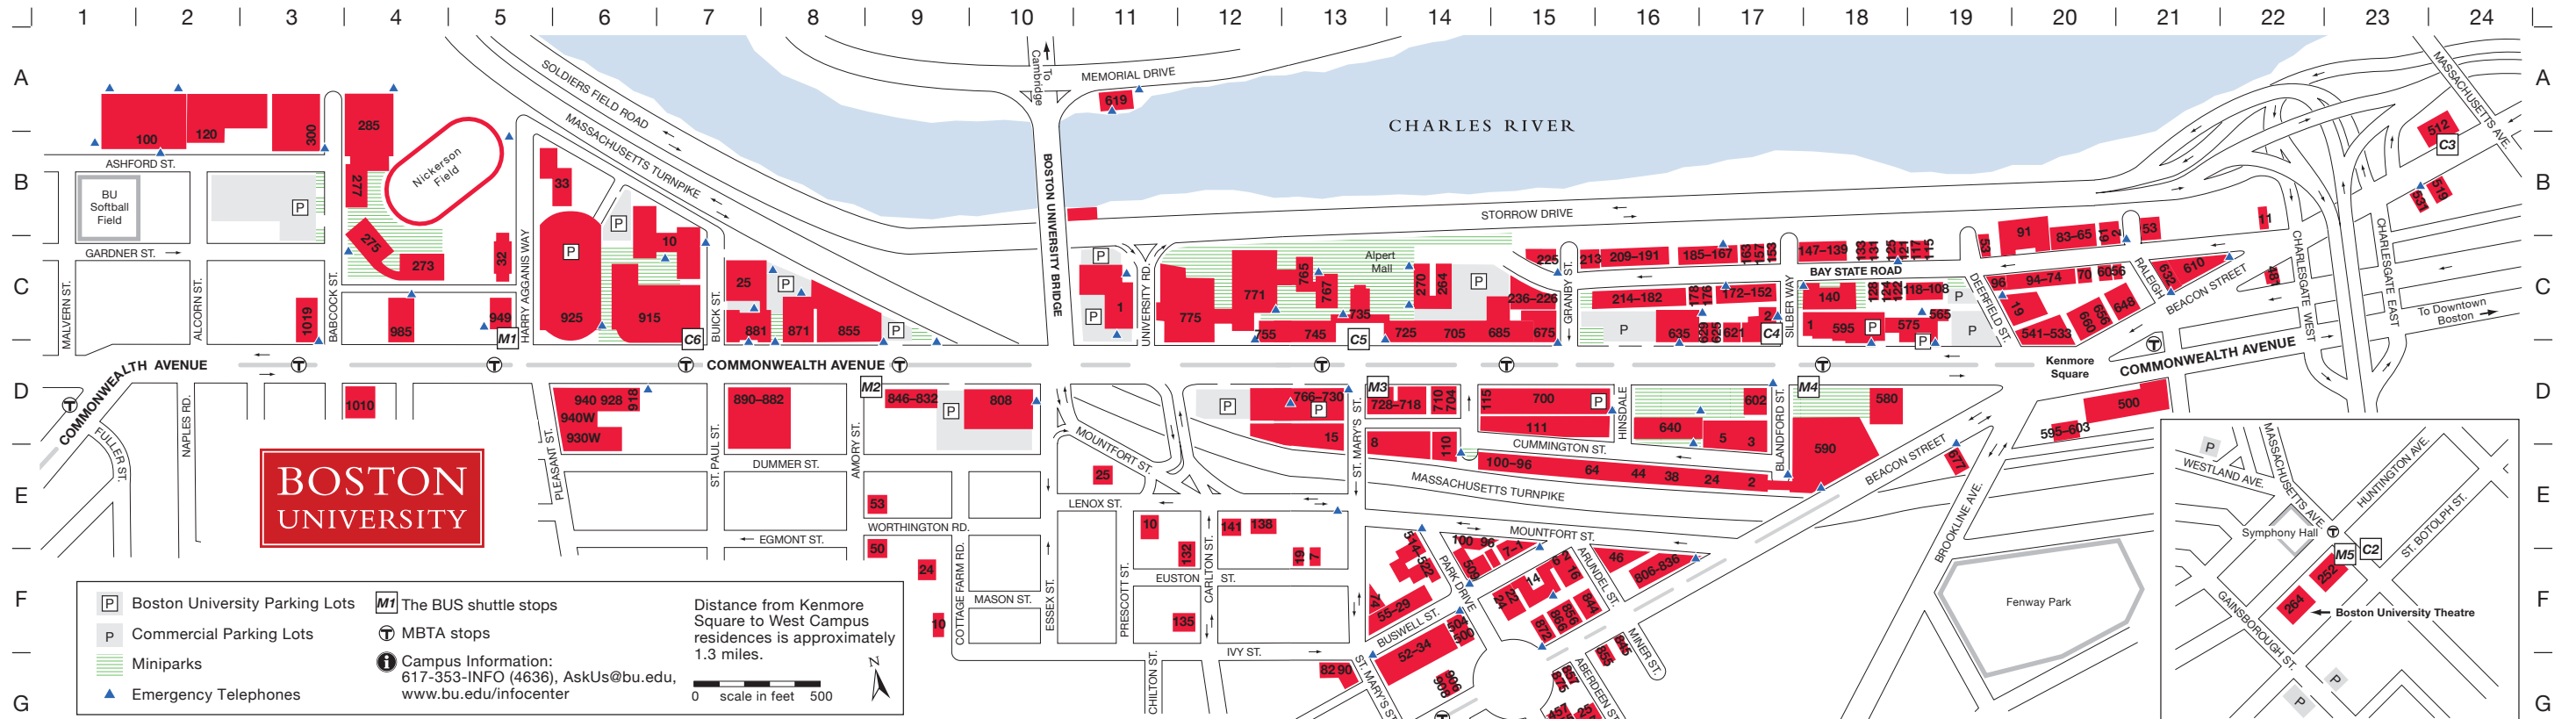

Charles River Campus Map

2009/2010 Campus Guide

- 10 Buick Street (Student Residence) B-7
- 33 Harry Agganis Way (Student Residence) B-6
- 575 Commonwealth Avenue (Student Residence) C-19
- 580 Commonwealth Avenue (Graduate Student Apartments) D-18
- 660 Corporation—300 Babcock St. B-3
- 1019 Commonwealth Avenue (Student Residence) C-3
- Academy, Boston University—1 University Rd. C-11
- Adaptive Systems, Center for—677 Beacon St. E-19
- Addictions Research & Services, Center for—232 Bay State Rd. C-15
- Administrative Services—1 Silber Way C-18
- Admissions, Graduate—See School or College
- Admissions, Undergraduate—121 Bay State Rd. C-18
- Advanced Biotechnology, Center for—36 Cummington St. E-16
- Advanced Genomic Technology, Center for—24 Cummington St. E-17
- † Advancement of the Social Sciences, Institute for the—745 Comm. Ave. C-13
- Aerospace Studies Department—118 Bay State Rd. C-19
- African American Studies—138 Mountfort St. E-12
- African Presidential Archives & Research Center—141 Bay State Rd. C-18
- African Studies Center—232 Bay State Rd. C-15
- Agganis Arena—925 Comm. Ave. C-6
- Alpert Mail—Behind Marsh Chapel C-13
- † Anna Howard Shaw Center—745 Comm. Ave. C-13
- Anxiety & Related Disorders, Center for—648 Beacon St. C-21
- † Archaeological Institute of America—656 Beacon St. C-20
- † Archaeological Studies, Center for—675 Comm. Ave. C-15
- Art Gallery, George Sherman Union—775 Comm. Ave. (2nd Floor) C-12
- † Arts & Sciences, College of (CAS)—725 Comm. Ave. C-14
- Anthropology Department—232 Bay State Rd. C-15
- † Archaeology Department—675 Comm. Ave. C-15
- † Art History Department—725 Comm. Ave. C-14
- † Astronomy Department—725 Comm. Ave. C-14
- Biology Department—5 Cummington St. E-17
- Chemistry Department—590 Comm. Ave. D-18
- † Classical Studies Department—745 Comm. Ave. C-13
- Cognitive & Neural Systems Department—677 Beacon St. E-19
- Computer Science Department—111 Cummington St. D-15
- † Earth Sciences Department—685 Comm. Ave. C-15
- † Economics Department—270 Bay State Rd. C-14