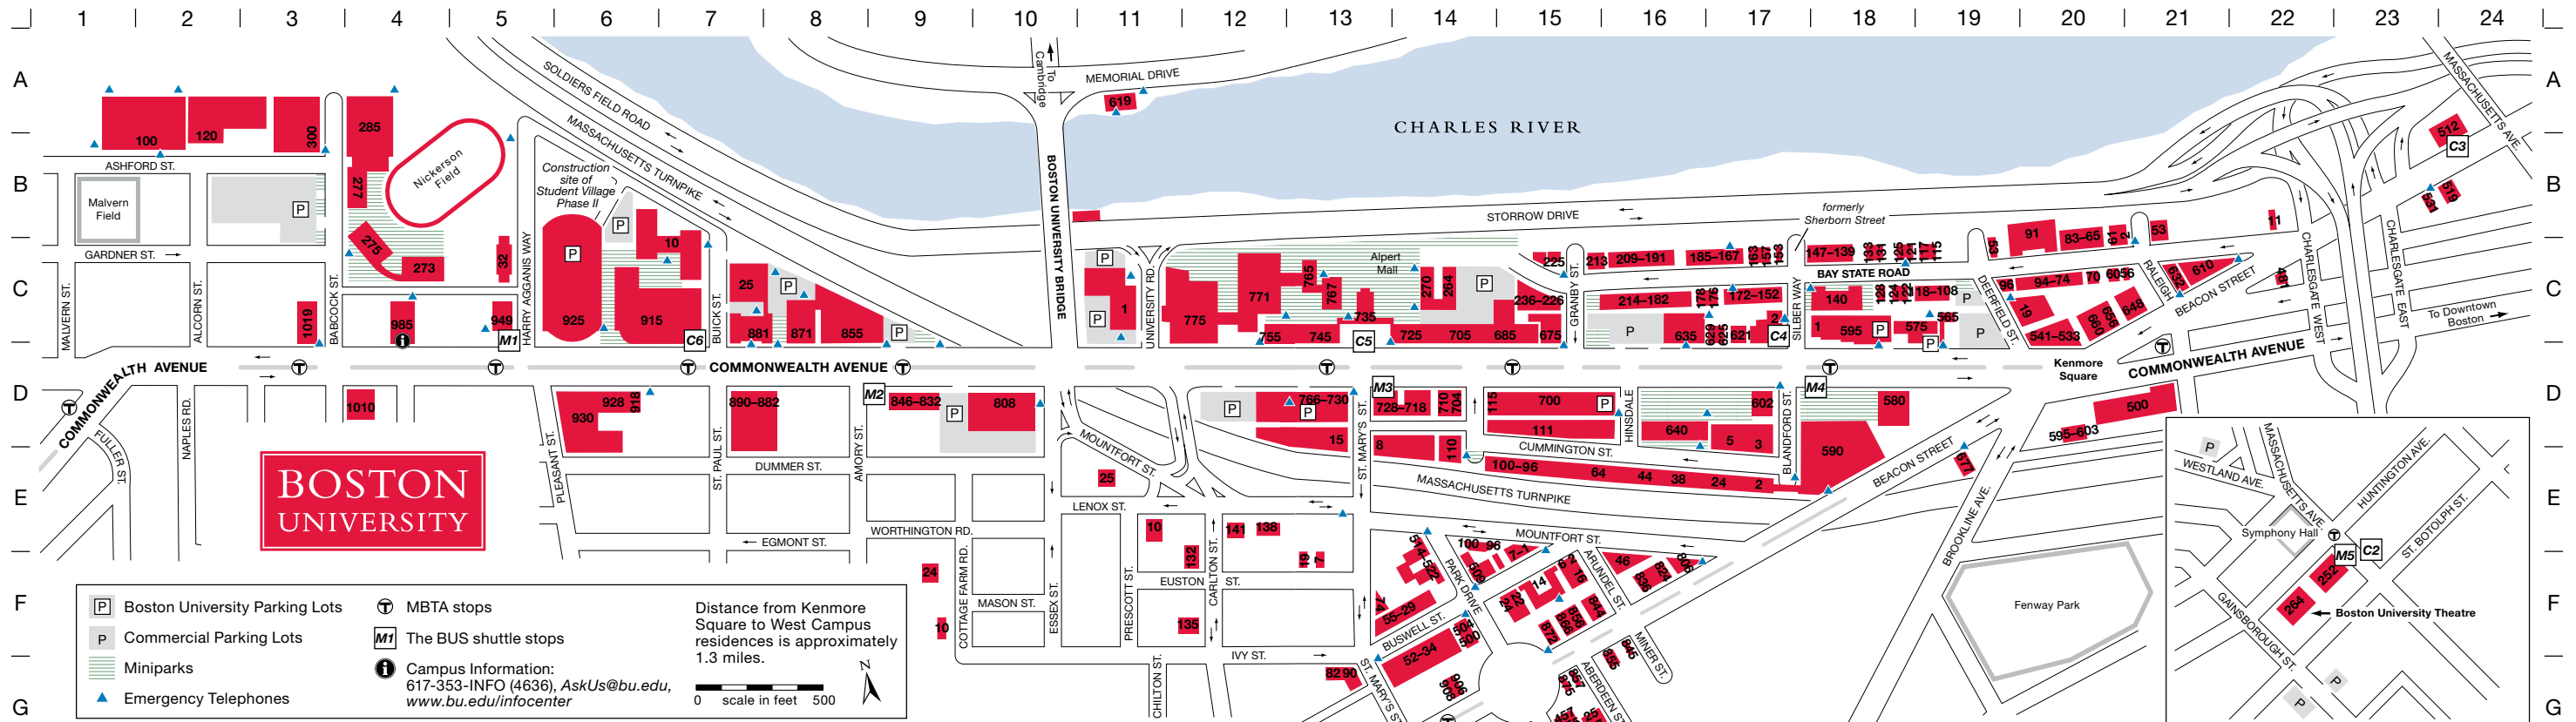

Charles River Campus Map

2008/2009 Campus Guide

- Mechanical Engineering Department—110 Cummington St. E-14
- Engineering House—1 Buswell St. F-15
- Engineering Manufacturing Annex—730 Comm. Ave. D-13
- Engineering Research Annex—48 Cummington St. E-16
- Engineering Research Building—44 Cummington St. E-16
- English Language & Orientation Programs, Center for (CELOP)—890 Comm. Ave. D-7
- †Enrollment & Student Affairs—881 Comm. Ave. C-7
- †Enrollment Services Operations—881 Comm. Ave. C-7
- Enterprise Leadership, Center for—595 Comm. Ave. C-18
- Environmental Health & Safety—704 Comm. Ave. D-14
- †Ethics & Character, Center for the Advancement of—621 Comm. Ave. C-17
- Evergreen Program—808 Comm. Ave. D-10
- Executive Development Roundtable—595 Comm. Ave. C-18
- Executive Vice President's Office—1 Silber Way C-18
- Facilities Management & Planning—120 Ashford St. B-3
- Faculty Council—225 Bay State Rd. C-15
- †Faculty/Staff Assistance Office—270 Bay State Rd. C-14
- Faculty/Staff Dining Room—775 Comm. Ave. (5th Floor N) C-12
- Family Resources—985 Comm. Ave. C-4
- Faneuil Aquatic Center—285 Babcock St. B-4
- Fellowships & Scholarships Office—1 Silber Way C-18
- †Financial Affairs Office—881 Comm. Ave. C-7
- †Financial Assistance Office—125 Bay State Rd. C-18
- Fine Arts, College of (CFA)—855 Comm. Ave. C-8
- Fitness & Recreation Center—915 Comm. Ave. C-6
- Fraunhofer Center for Manufacturing Innovation—15 St. Mary's St. D-13
- French House (Masterman Hall)—153 Bay State Rd. C-17
- Fuller Building—808 Comm. Ave. D-10
- †Geddes Language Center—685 Comm. Ave. (5th Floor) C-15
- General Classroom Building—750 Comm. Ave. D-13
- General Counsel's Office—125 Bay State Rd. C-18
- General Studies, College of (CGS)—871 Comm. Ave. C-8
- General Studies House (Gilbane House)—166-168 Bay State Rd. C-17
- George Sherman Union—775 Comm. Ave. C-12
- Geriatric Social Work, Institute for—232 Bay State Rd. C-15
- German House—209 Bay State Rd. C-16
- Gerontology Center—53 Bay State Rd. B-21
- Gilbane House (General Studies House)—166-168 Bay State Rd. C-17
- Gotlieb Archival Research Center—771 Comm. Ave. C-12
- Government & Community Affairs—121 Bay State Rd. C-18
- †Graduate School of Arts & Sciences (GRS)—705 Comm. Ave. C-14
- †Religious & Theological Studies Division—145 Bay State Rd. C-18
- All Other Departments—See Arts & Sciences