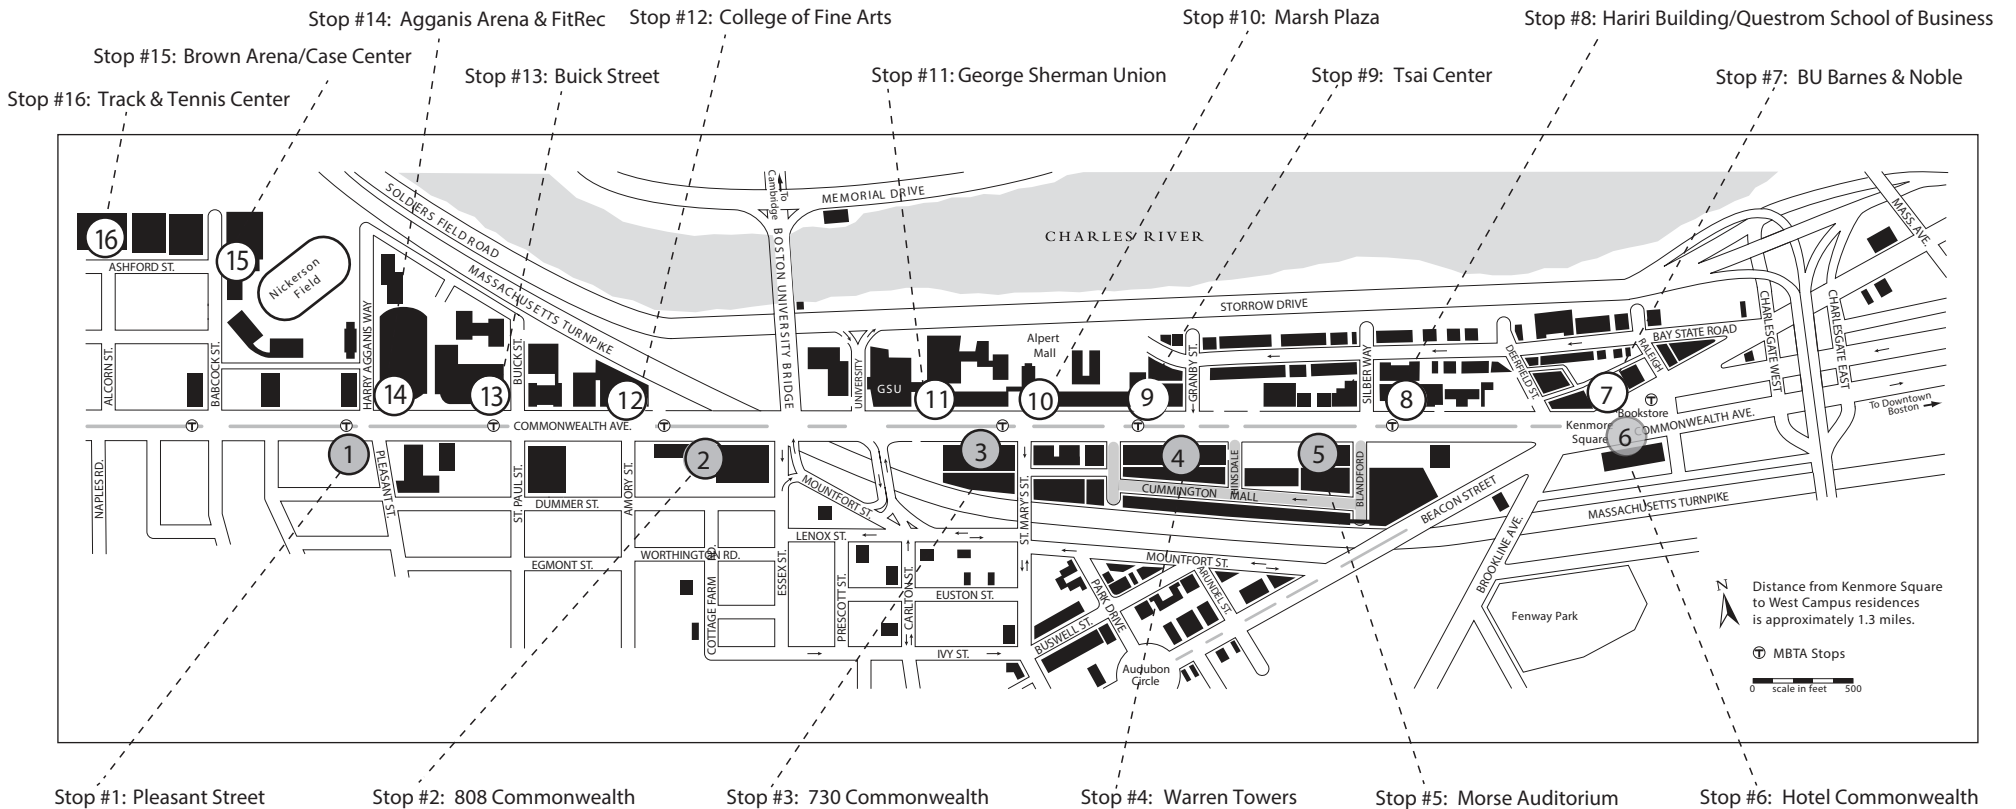

WESTBOUND SHUTTLE STOPS

EASTBOUND SHUTTLE STOPS

Shuttle Bus Times:

- Friday: 7 a.m. – 11 p.m.
- Saturday: 7 a.m. – 11 p.m.
- Sunday: 7 a.m. – 7 p.m.

Doors will open at each stop identified on the map.

Please note that Babcock Street bus service will be discontinued after 9:00 a.m. on Sunday. After that time, stops #15 and #16 will not be accessible.