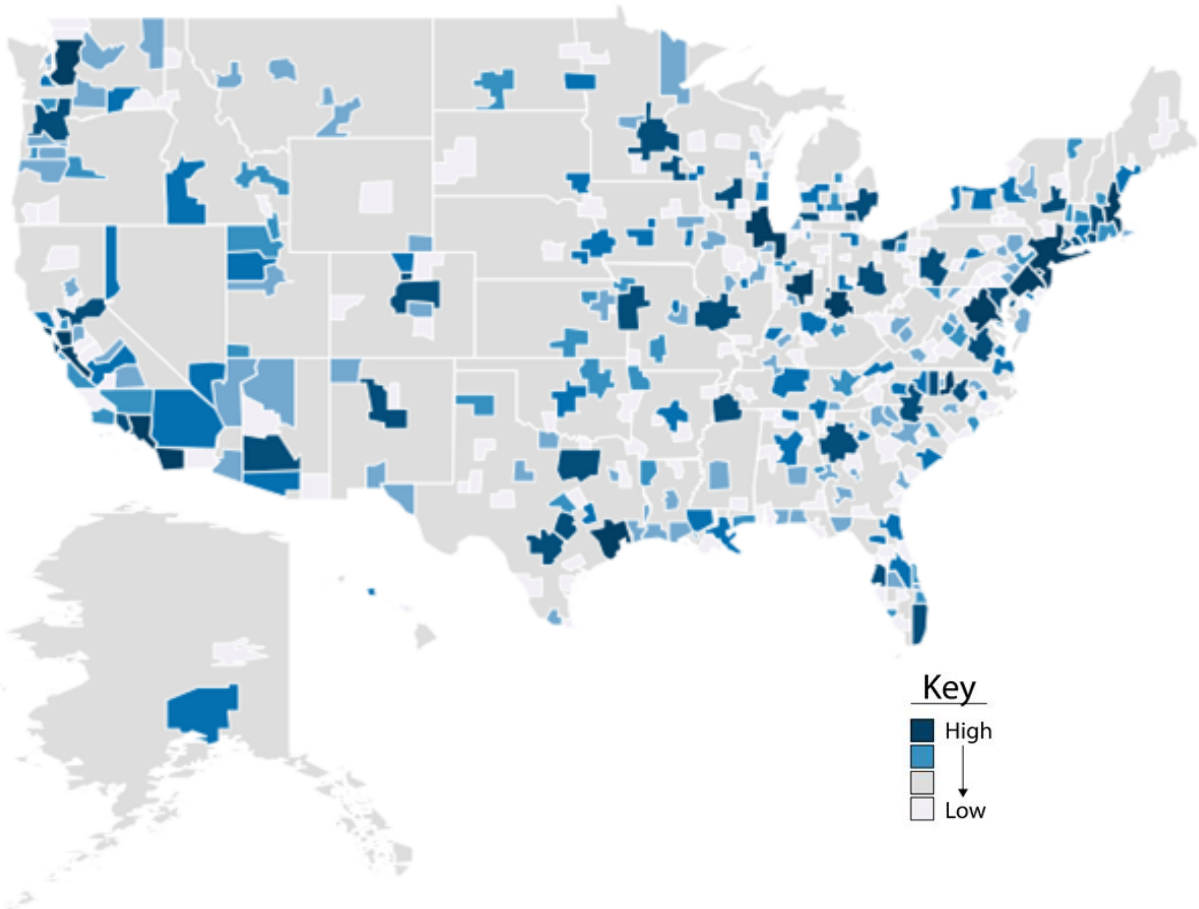

# High Demand Areas: Industry Research

Metro Area	Job Postings
Boston-Cambridge-Nashua, MA-NH	2,164
San Francisco-Oakland-Hayward, CA	1,681
New York-Newark-Jersey City, NY-NJ-PA	1,103
Washington-Arlington-Alexandria, DC-VA-MD-WV	692
Philadelphia-Camden-Wilmington, PA-NJ-DE-MD	645
San Diego-Carlsbad, CA	630
Chicago-Naperville-Elgin, IL-IN-WI	382
San Jose-Sunnyvale-Santa Clara, CA	339
Los Angeles-Long Beach-Anaheim, CA	282
Seattle-Tacoma-Bellevue, WA	271
San Diego-Carlsbad, CA	249
Chicago-Naperville-Elgin, IL-IN-WI	214
San Jose-Sunnyvale-Santa Clara, CA	195
Los Angeles-Long Beach-Anaheim, CA	172
Seattle-Tacoma-Bellevue, WA	157