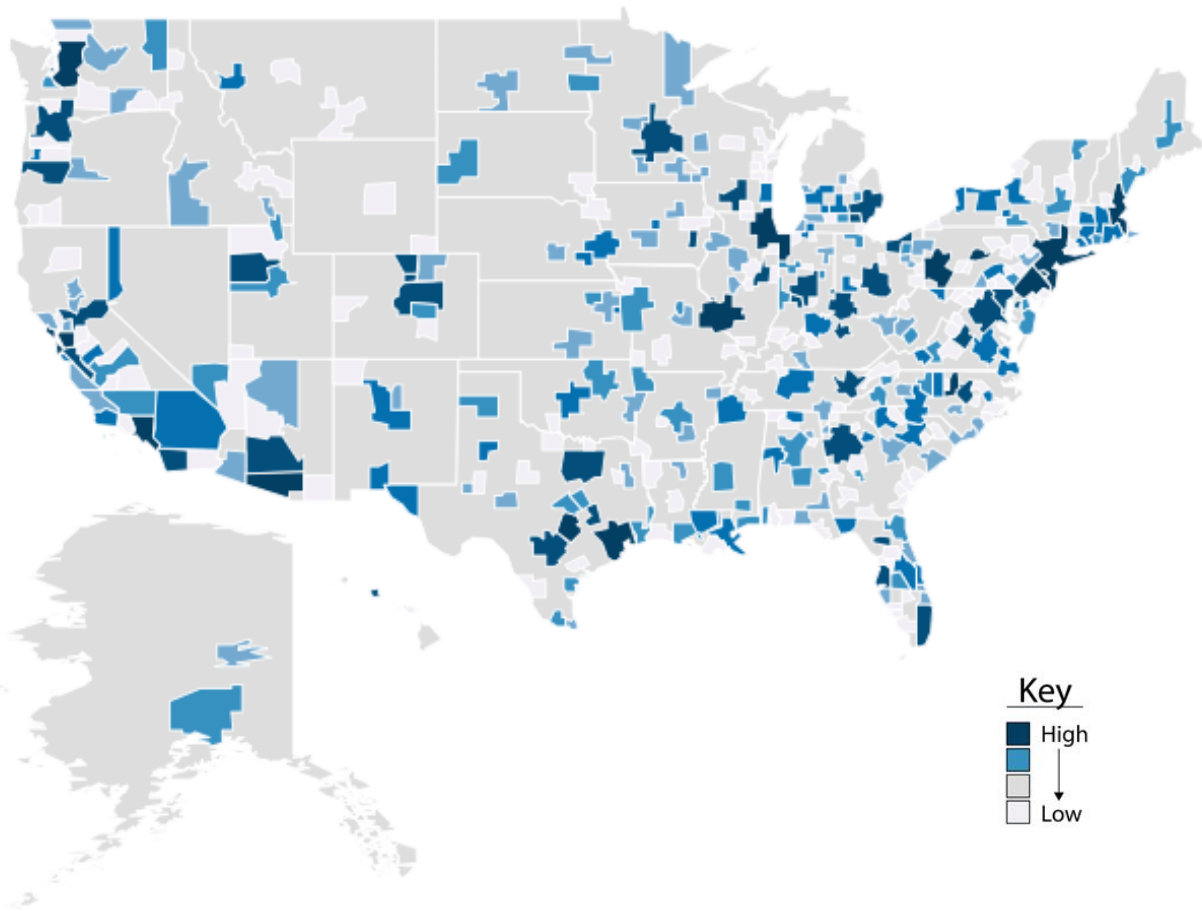

## High Demand Areas: Academic Research

Metro Area	Job Postings
New York-Jersey City, NY-NJ-PA	566
Los Angeles-Long Beach-Anaheim, CA	525
Chicago-Naperville-Elgin, IL-IN-WI	482
San Francisco-Oakland-Hayward, CA	362
Boston-Cambridge-Nashua, MA-NH	350
Seattle-Tacoma-Bellevue, WA	290
Durham-Chapel Hill, NC	272
Tucson, AZ	268
Trenton, NJ	264
St. Louis, MO-IL	234
Philadelphia-Camden-Wilmington, PA-NJ-DE-MD	187
Houston-The Woodlands-Sugar Land, TX	186
State College, PA	173
Austin-Round Rock, TX	154
Pittsburgh, PA	153