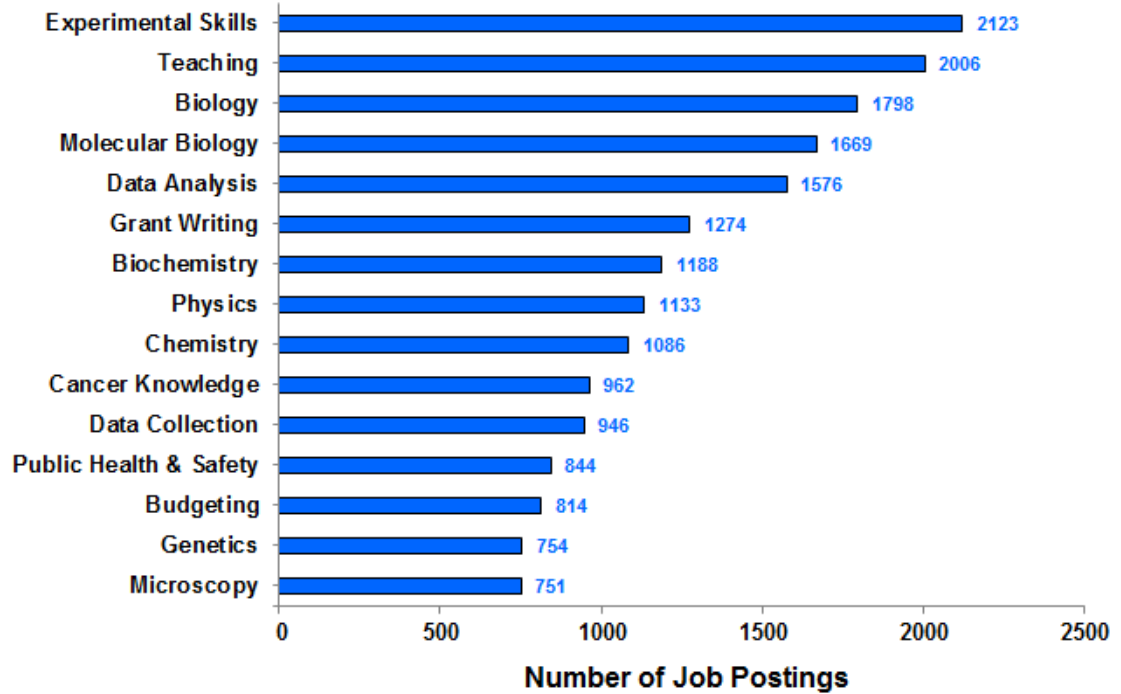

Specialized (Hard) Skills: Academic Research