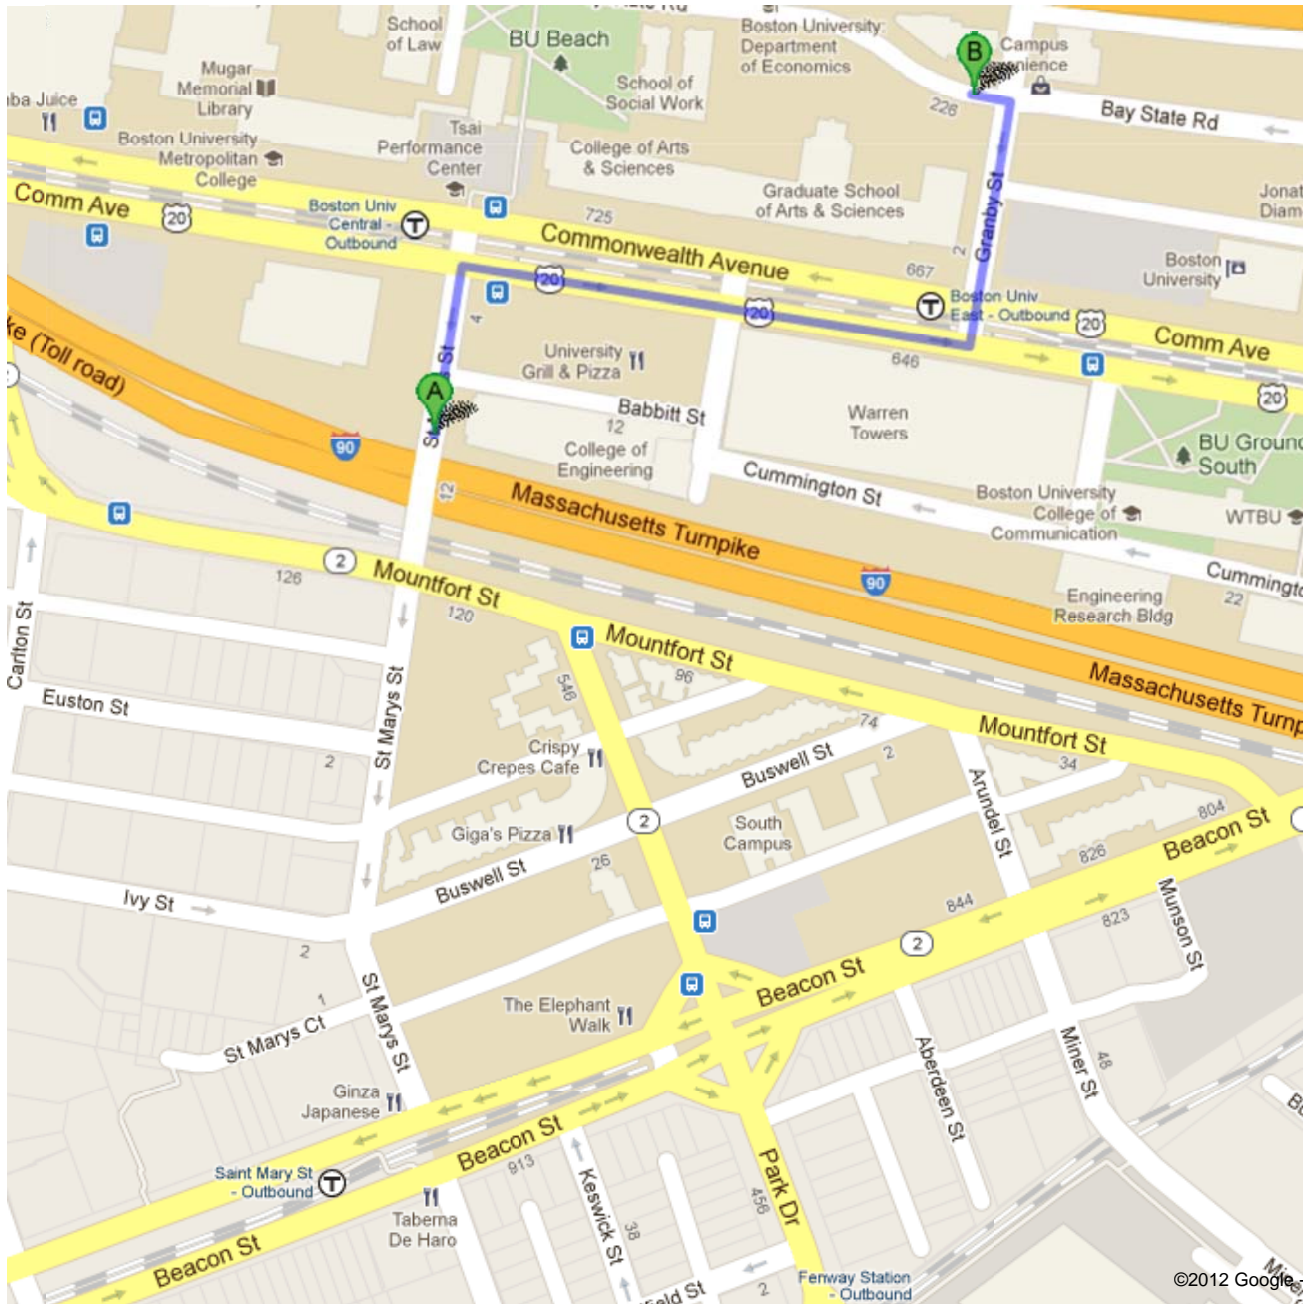

Directions to The Castle
225 Bay State Rd, Boston, MA,
0.3 mi – about 6 mins

Walking directions are in beta.

Use caution – This route may be missing sidewalks or pedestrian paths.

St Marys St

1. Head **north** on **St Marys St** toward **Babbitt St**
About 1 min

go 269 ft
total 269 ft

2. Turn right onto **Commonwealth Ave**
About 3 mins

go 0.2 mi
total 0.2 mi

3. Turn left onto **Granby St**
About 2 mins

go 390 ft
total 0.3 mi

4. Turn left onto **Bay State Rd**
Destination will be on the right

go 59 ft
total 0.3 mi

The Castle

225 Bay State Rd, Boston, MA,

These directions are for planning purposes only. You may find that construction projects, traffic, weather, or other events may cause conditions to differ from the map results, and you should plan your route accordingly. You must obey all signs or notices regarding your route.